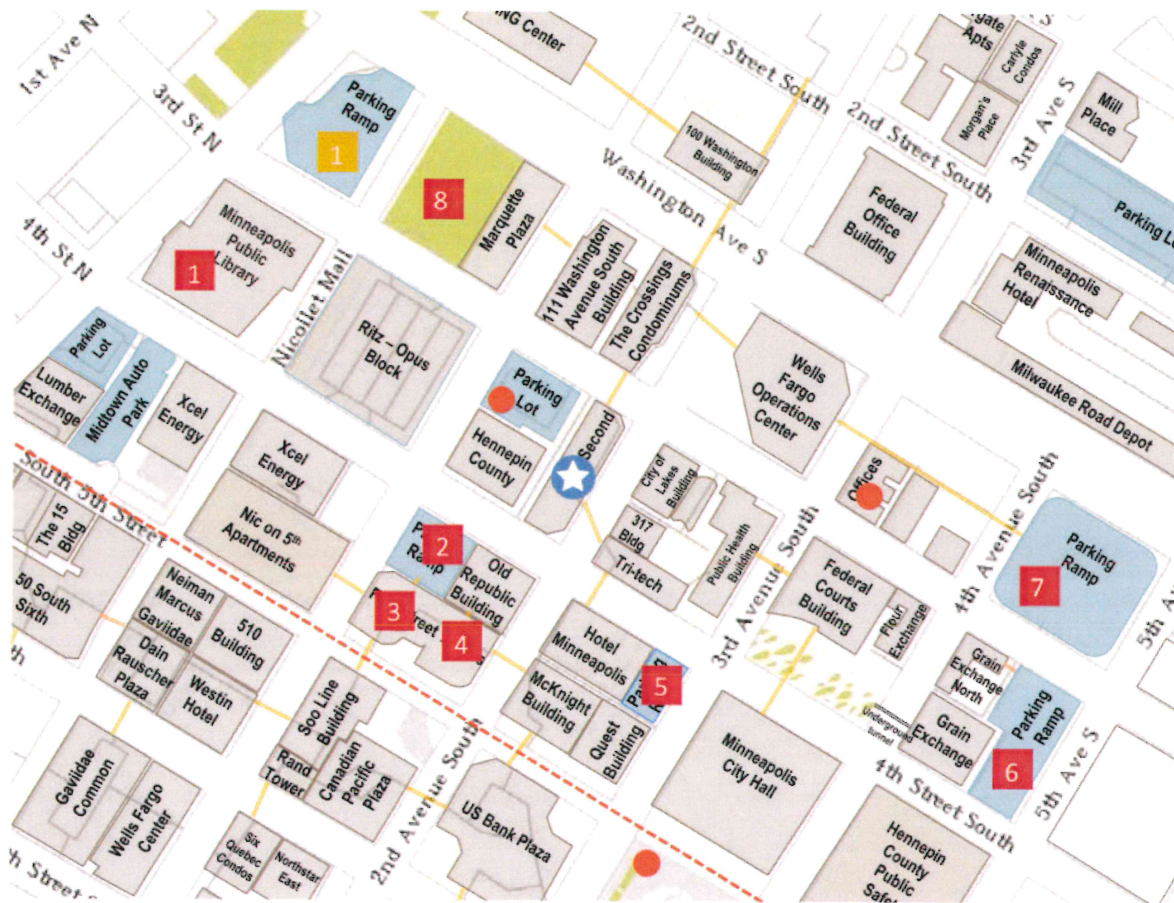

Right Space. Right Place. Right Now.

Parking alternatives

Ramp

- 1** Minneapolis Central Library Ramp
- 2** Downtown Auto Park Ramp
- 3** 100 South Fifth Street Parking Ramp
- 4** 150 South Fifth Street Parking Ramp
- 5** CenturyLink Minneapolis Ramp
- 6** Jerry Haaf Memorial Ramp
- 7** Gateway Park
- 8** Marquette Plaza Parking Ramp

Surface Lot

- 1** North Terminal Parking Lot